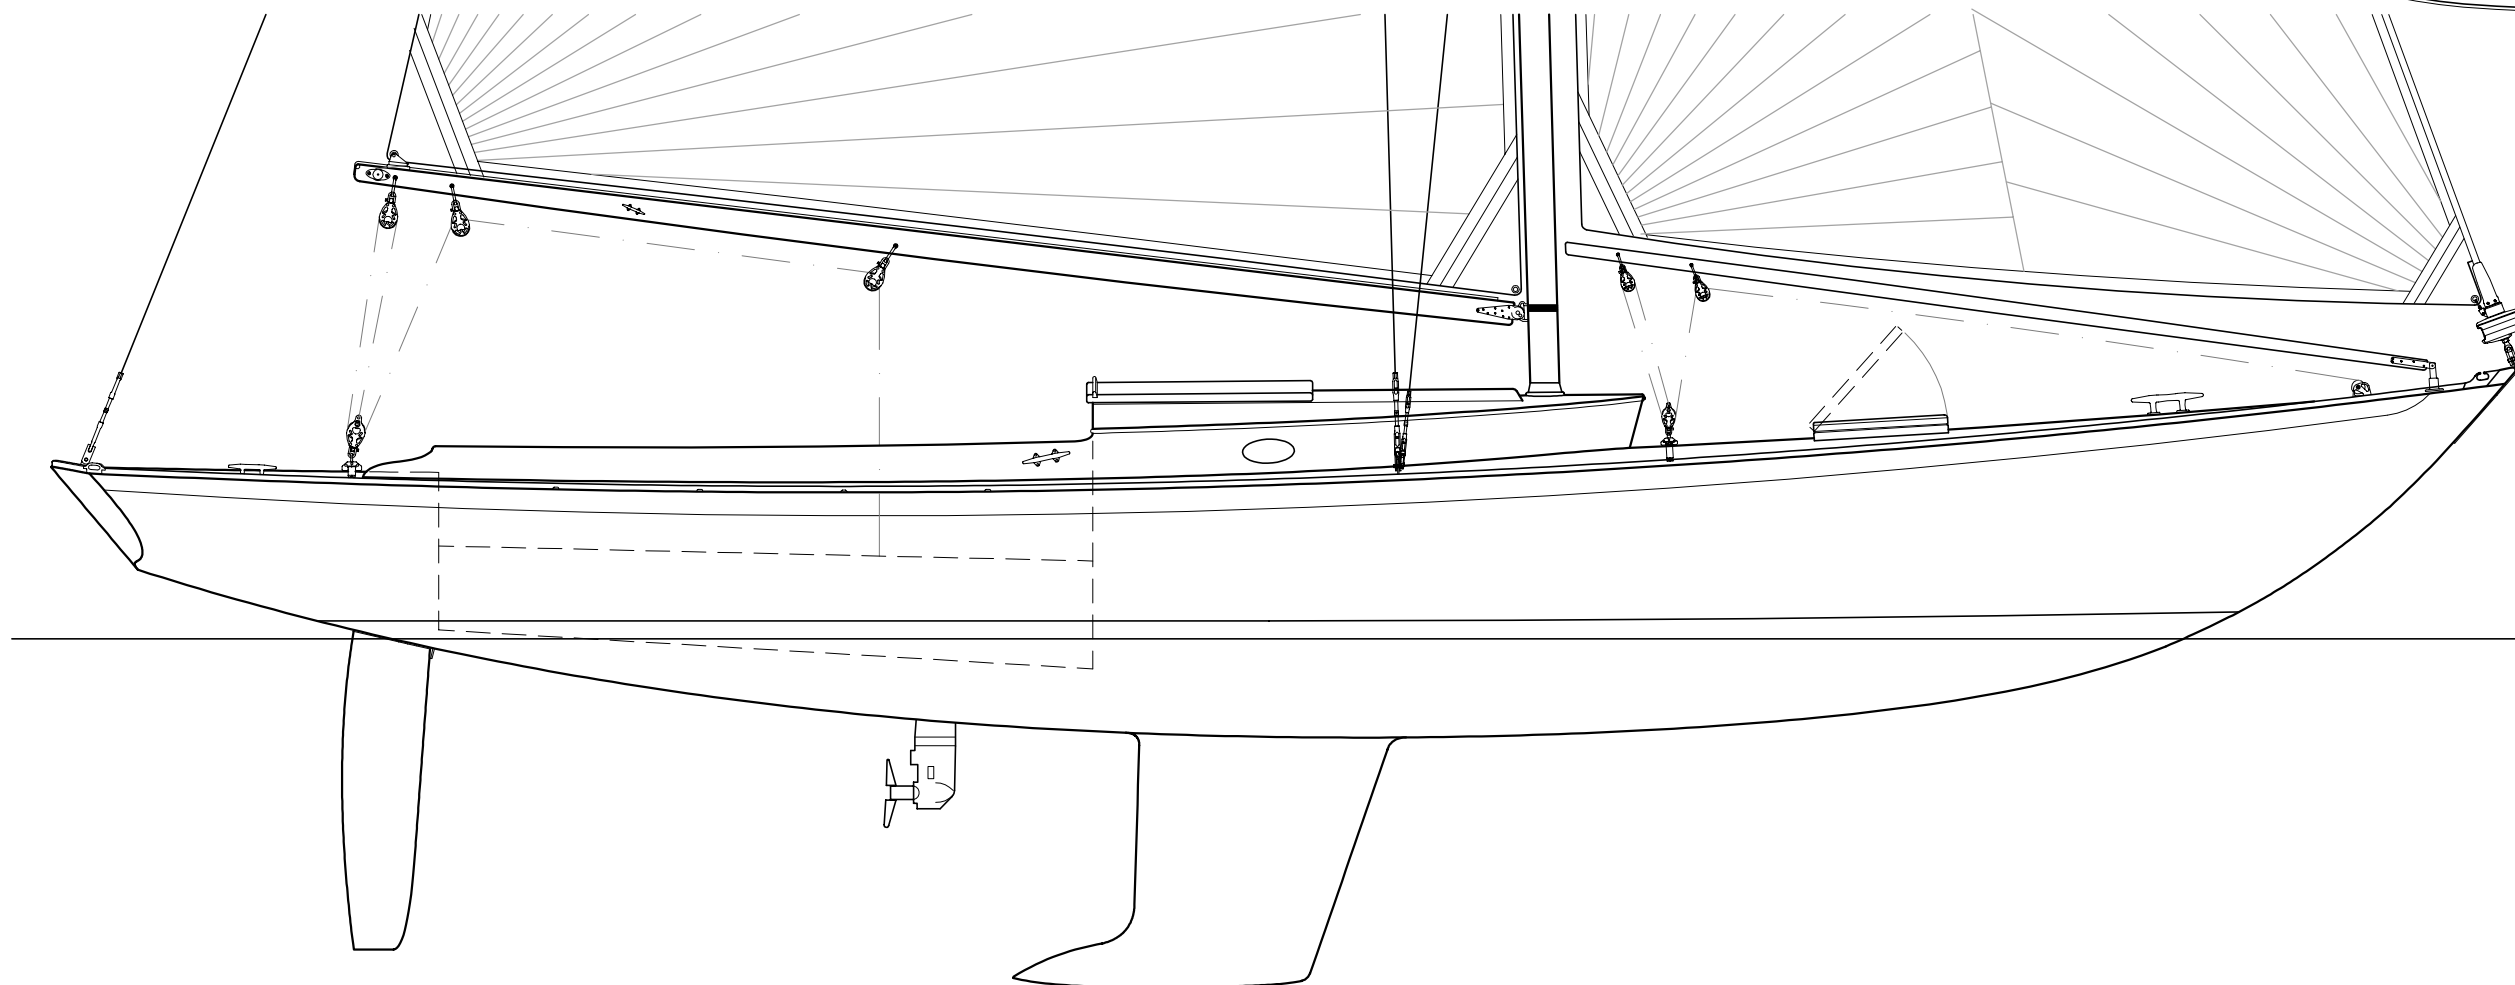

MATTHEW SMITH

NAVAL ARCHITECT

DECK PLAN
34' Daysailer SKYLARK