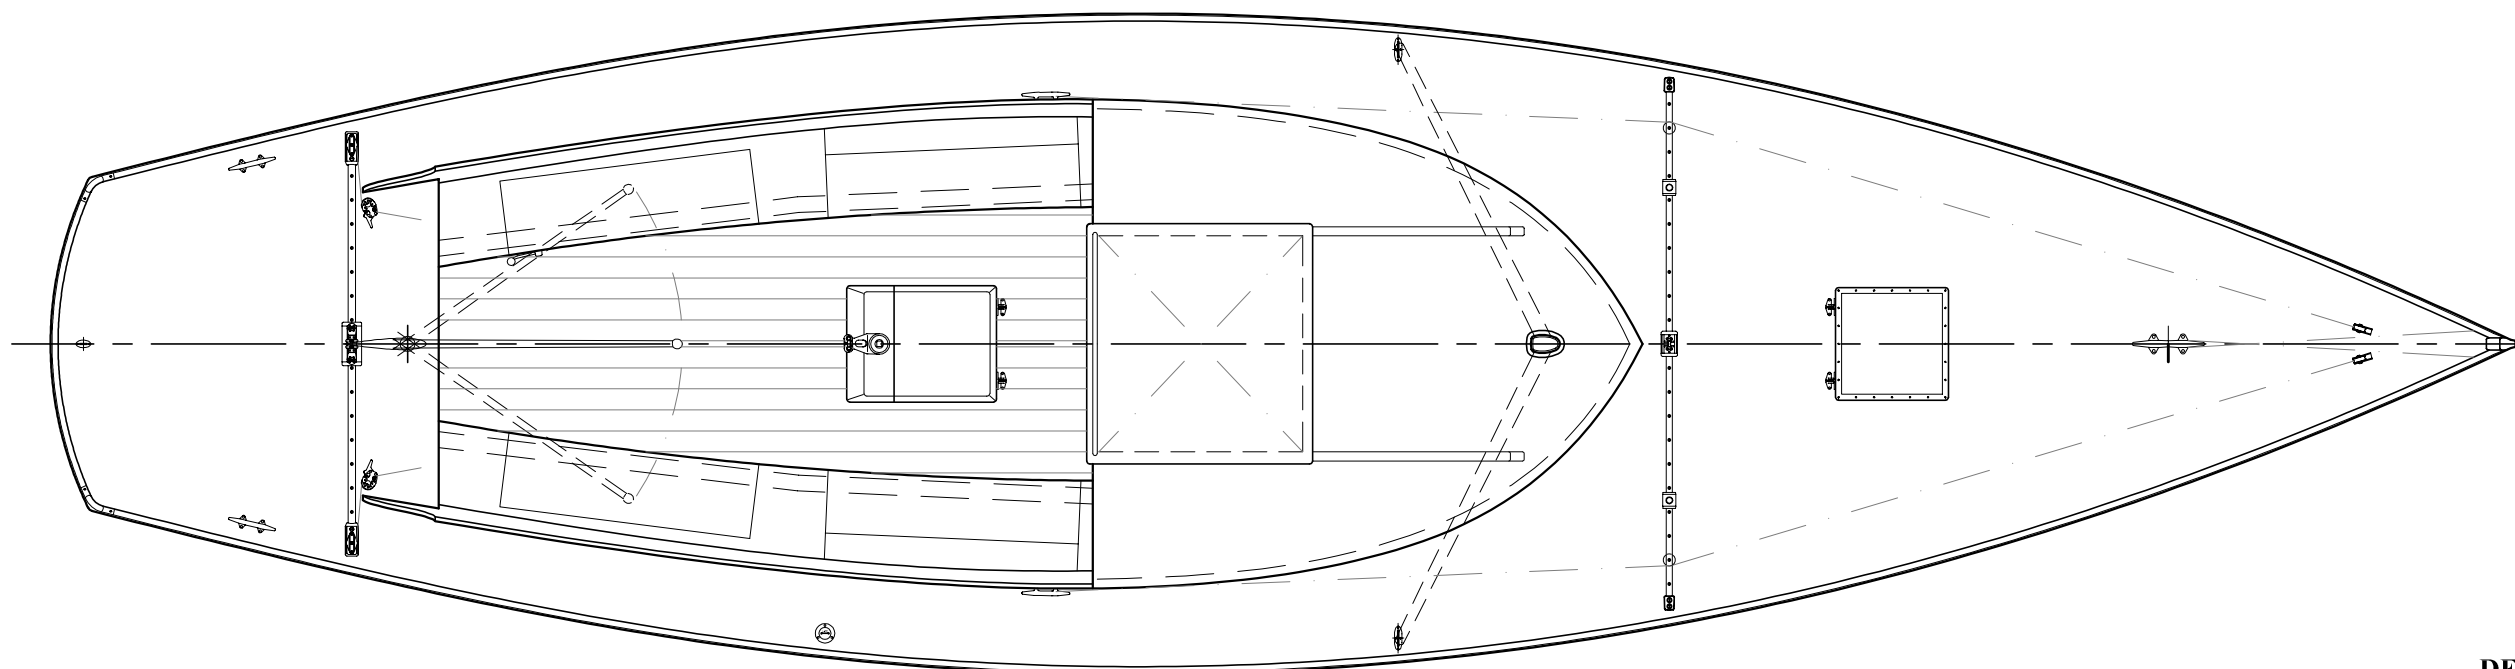

MATTHEW SMITH

NAVAL ARCHITECT

DECK PLAN
34' Daysailer SKYLARK