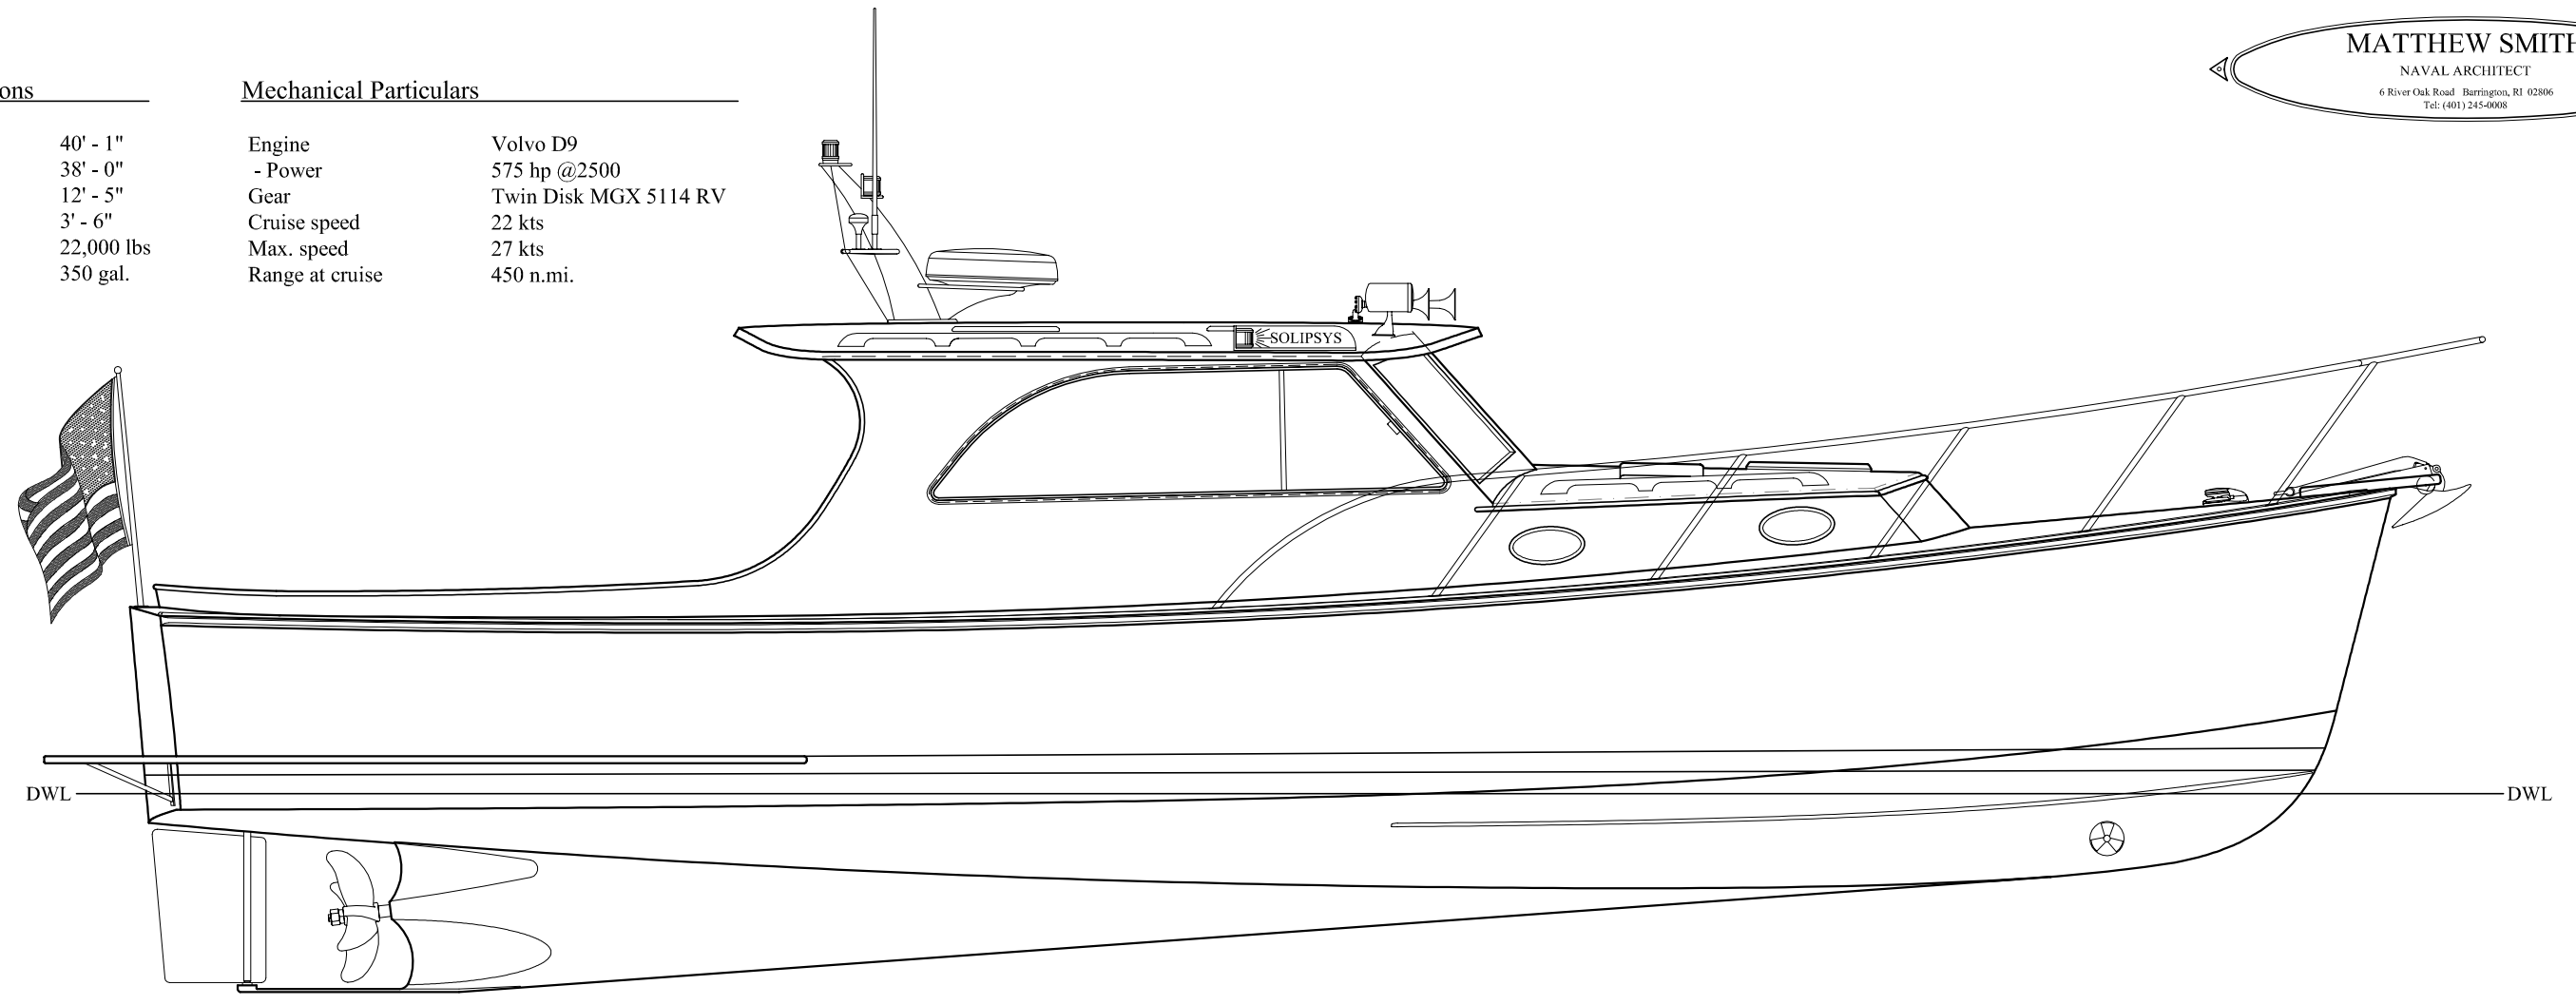

Principal Dimensions

Length Over All	40' - 1"
Length Water Line	38' - 0"
Beam Max.	12' - 5"
Draft	3' - 6"
Displacement	22,000 lbs
Fuel capacity	350 gal.

Mechanical Particulars

Engine	Volvo D9
- Power	575 hp @2500
Gear	Twin Disk MGX 5114 RV
Cruise speed	22 kts
Max. speed	27 kts
Range at cruise	450 n.mi.

**40' MONOMOY EXPRESS
 SOLIPSYS**
 Deck Plan and Profile