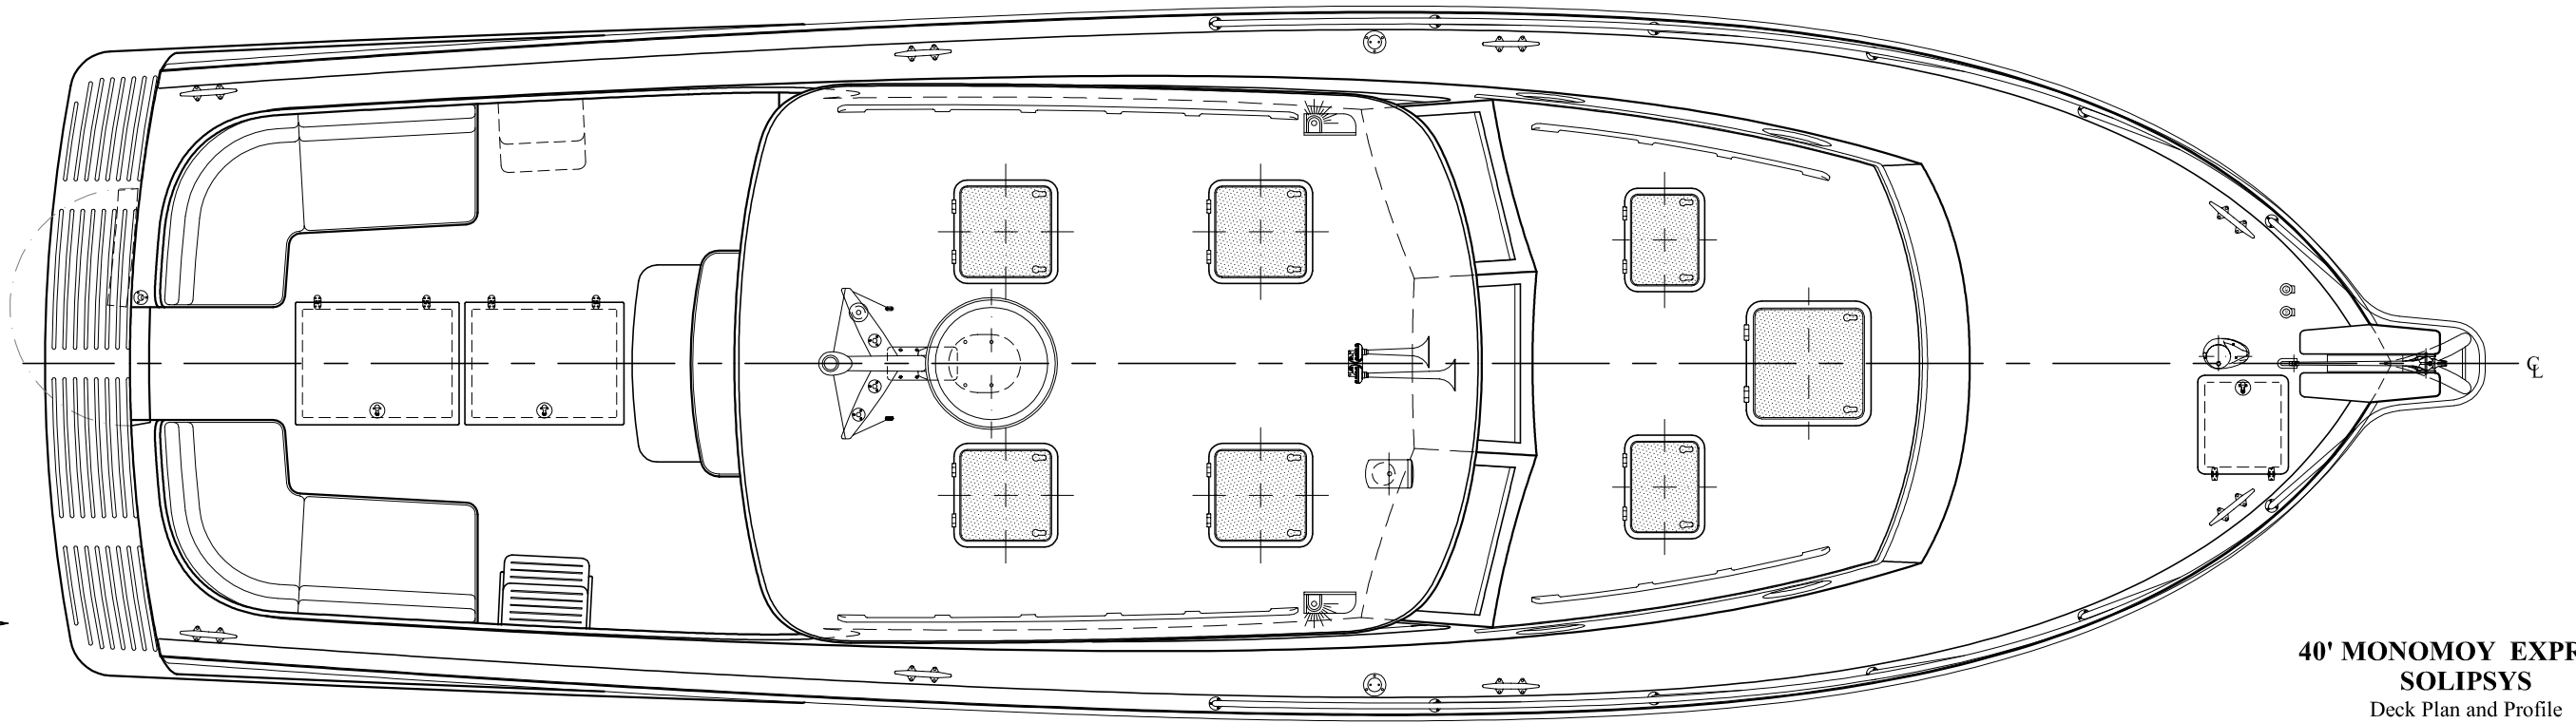

Principal Dimensions

Length Over All	40' - 1"
Length Water Line	38' - 0"
Beam Max.	12' - 5"
Draft	3' - 6"
Displacement	22,000 lbs
Fuel capacity	350 gal.

Mechanical Particulars

Engine	Volvo D9
- Power	575 hp @2500
Gear	Twin Disk MGX 5114 RV
Cruise speed	22 kts
Max. speed	27 kts
Range at cruise	450 n.mi.

**40' MONOMOY EXPRESS
 SOLIPSYS**
 Deck Plan and Profile