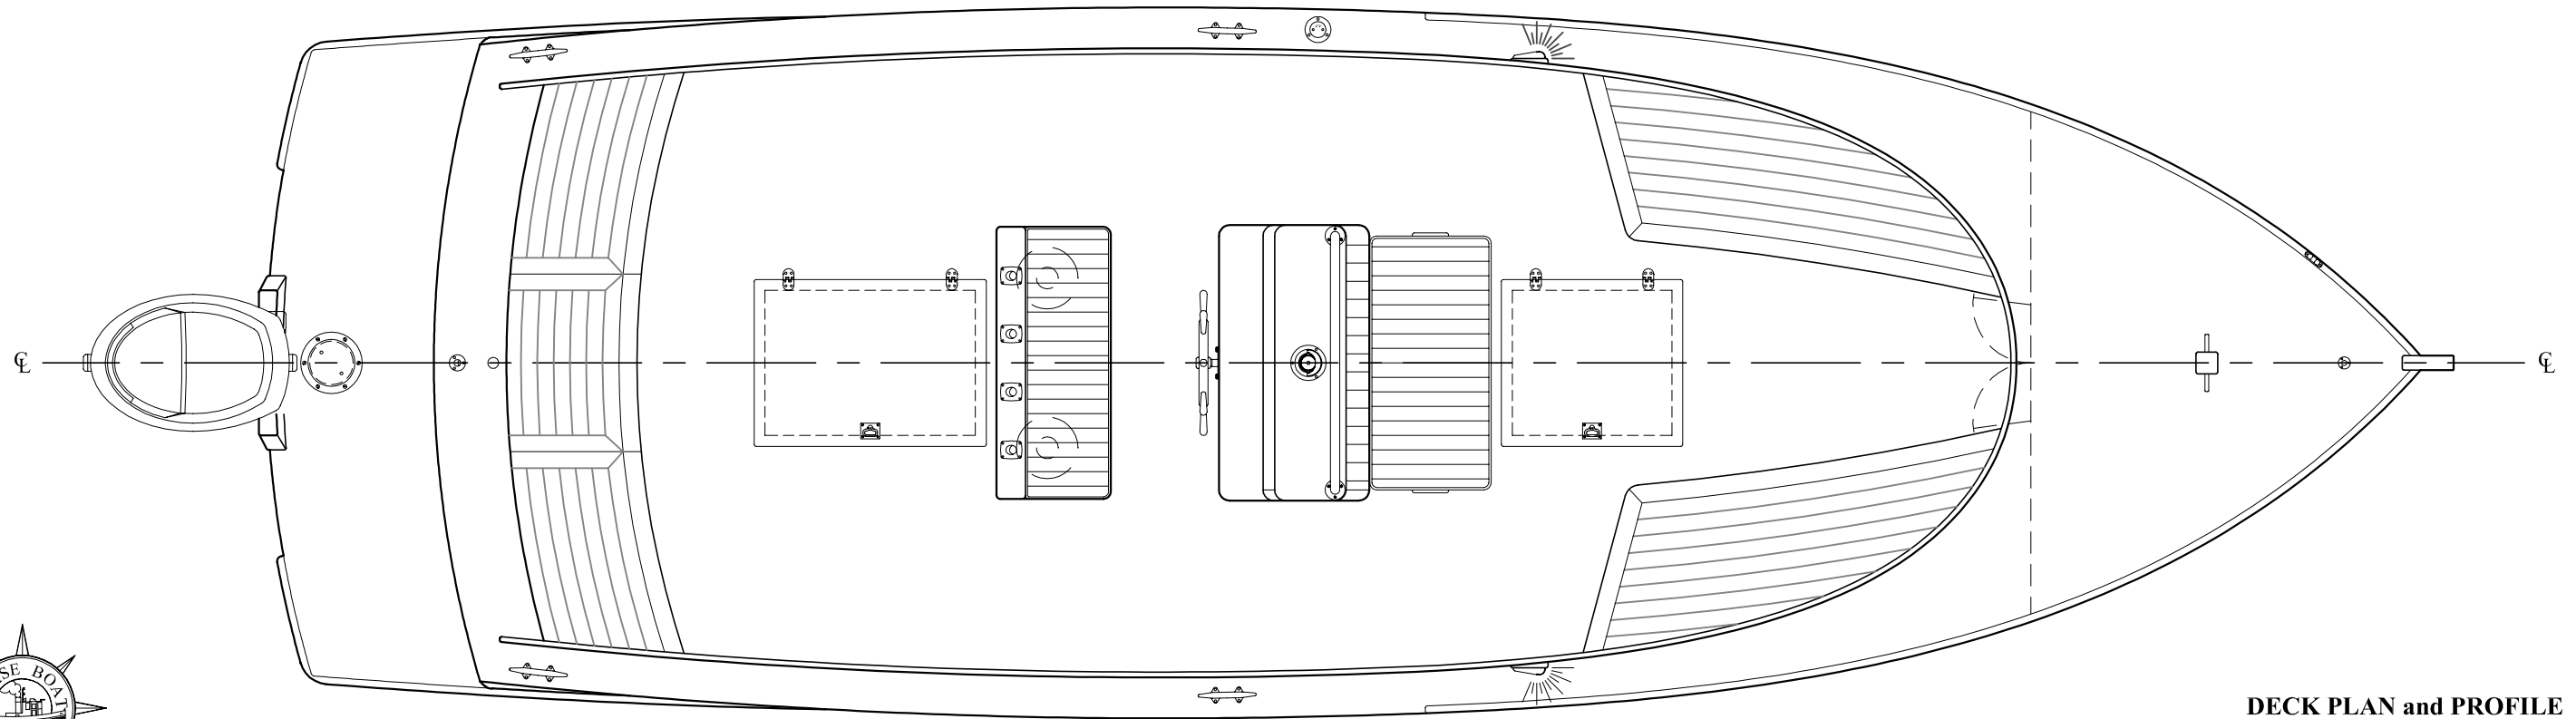

MATTHEW SMITH

NAVAL ARCHITECT

6 River Oak Road Barrington, RI 02806  
Tel: (401) 245-0008

**DECK PLAN and PROFILE**  
23' Monomoy First Light