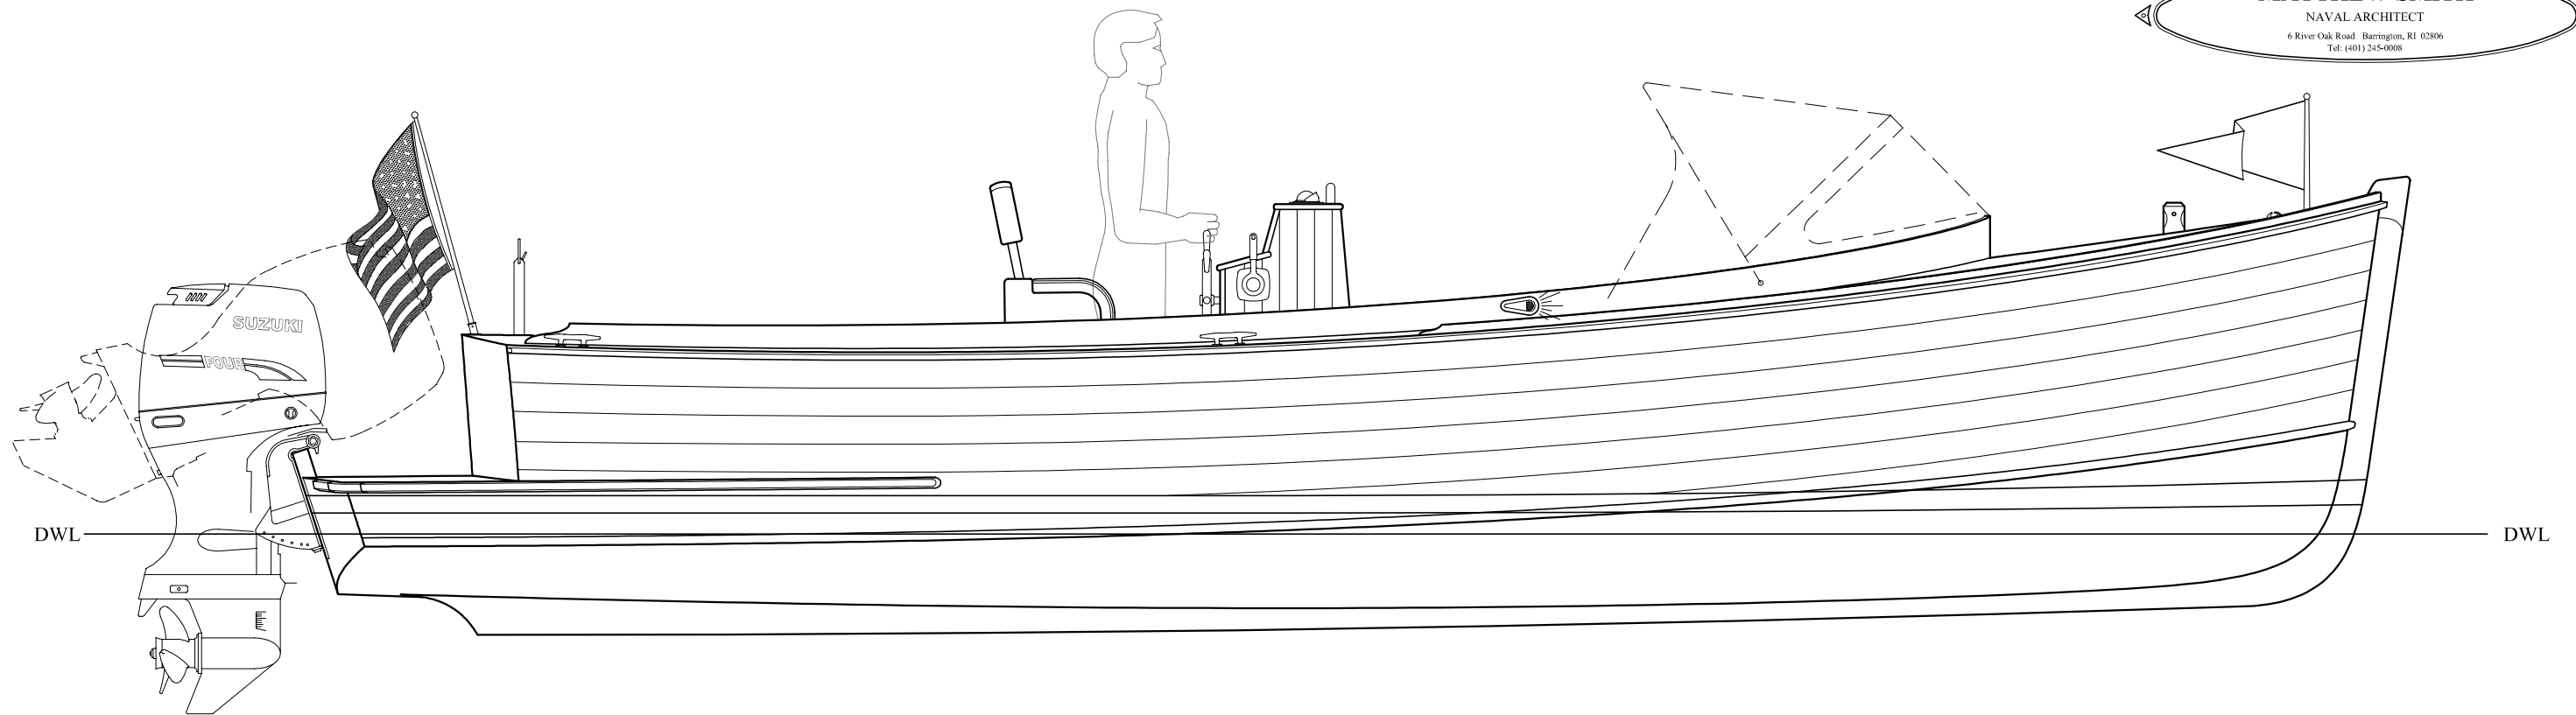

MATTHEW SMITH

NAVAL ARCHITECT

6 River Oak Road Barrington, RI 02806  
Tel: (401) 245-0008

**DECK PLAN and PROFILE**  
23' Monomoy First Light