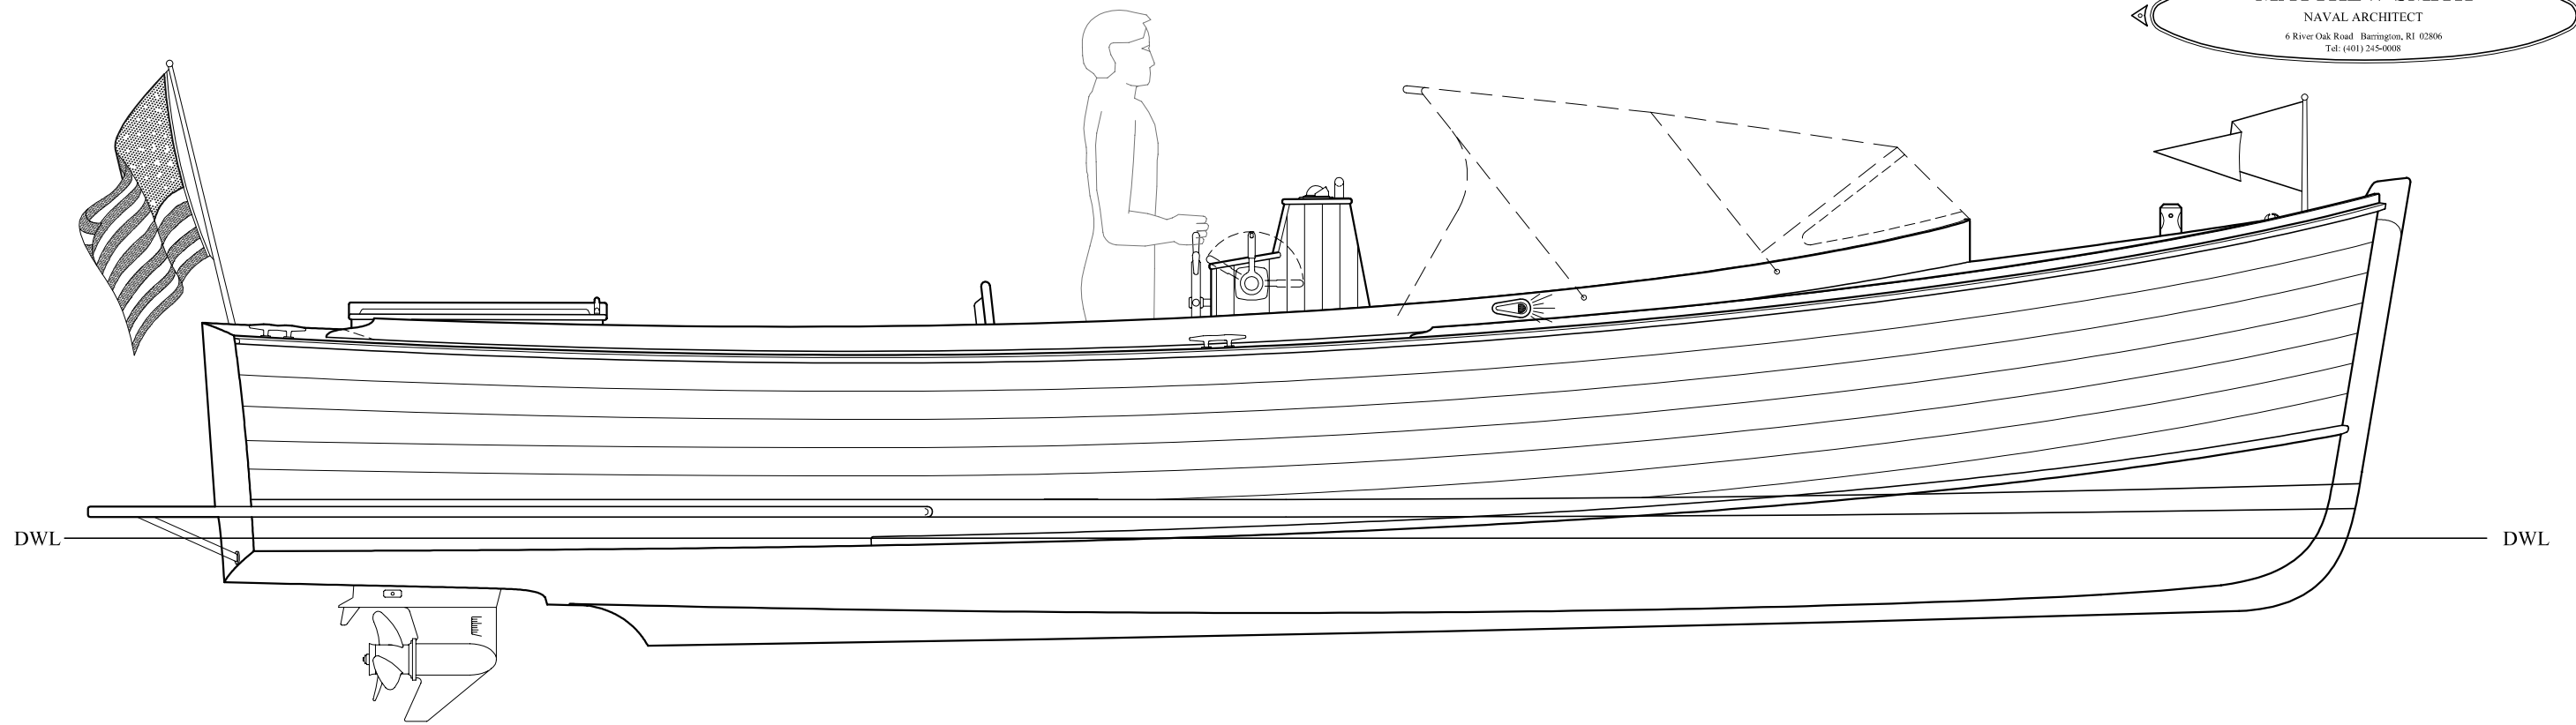

MATTHEW SMITH

NAVAL ARCHITECT

6 River Oak Road Barrington, RI 02806
Tel: (401) 245-0008

DECK PLAN and PROFILE

26' Monomoy First Light