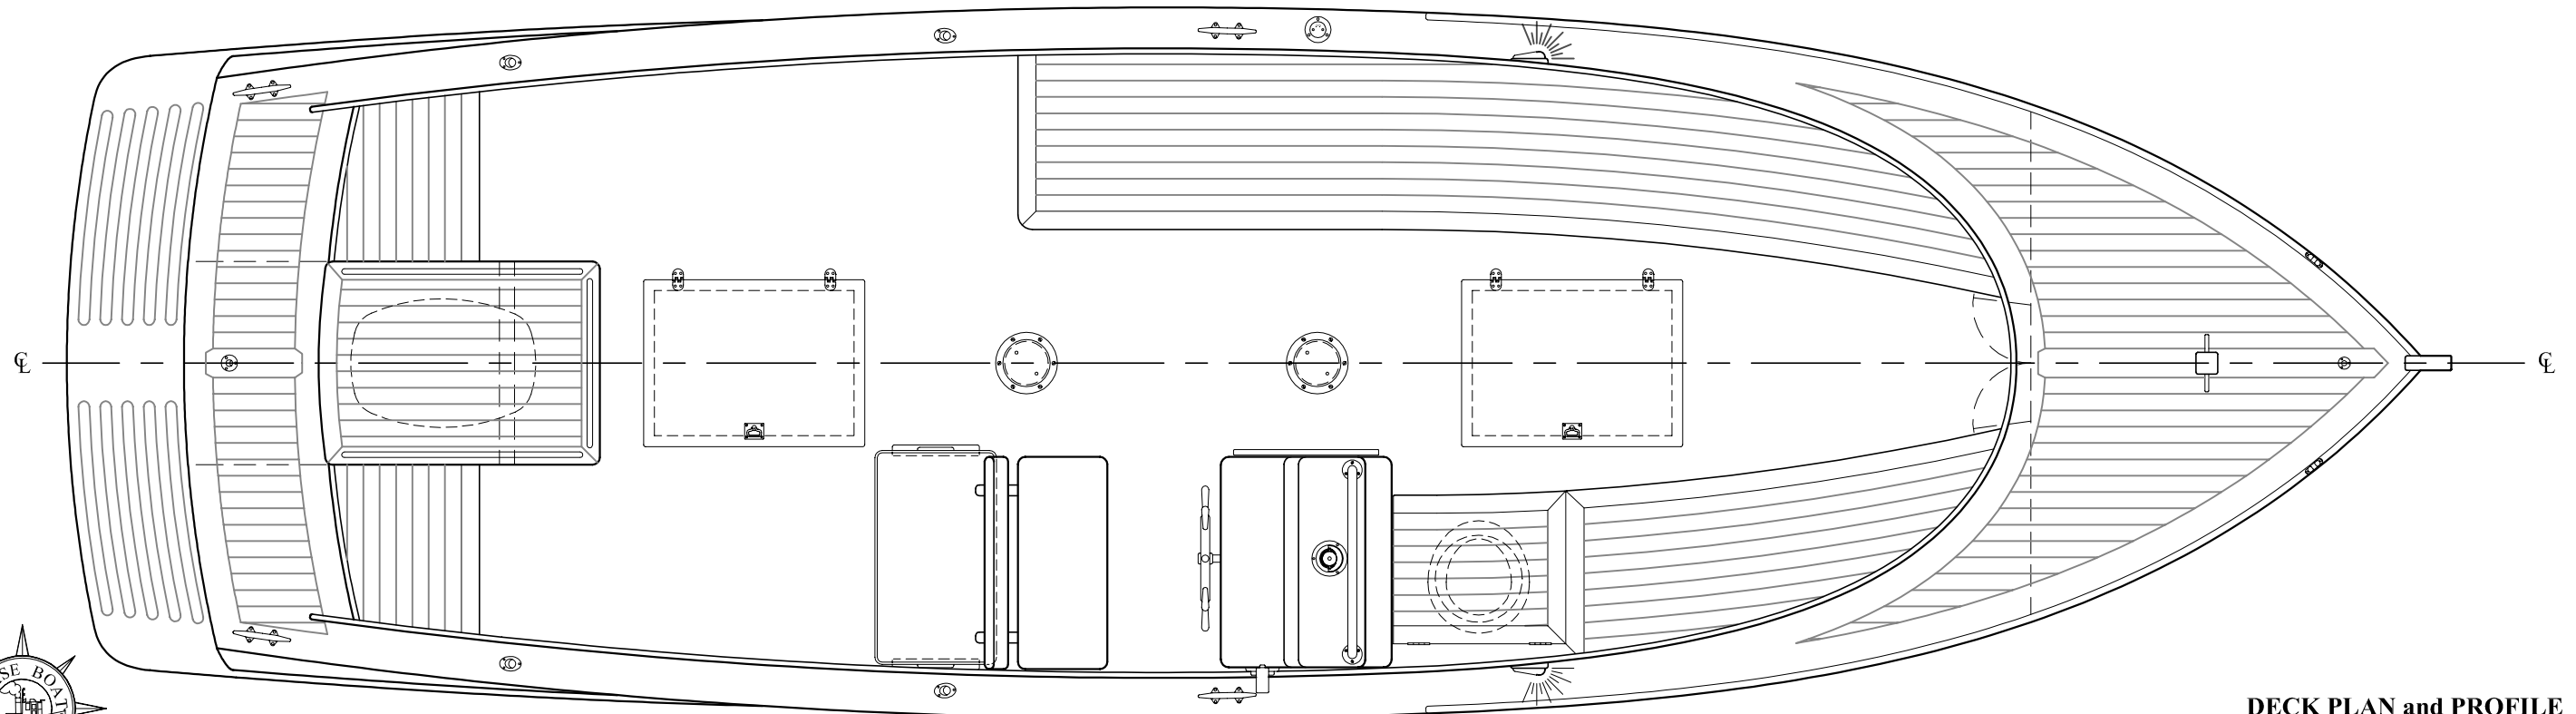

MATTHEW SMITH

NAVAL ARCHITECT

6 River Oak Road Barrington, RI 02806
Tel: (401) 245-0008

DECK PLAN and PROFILE

26' Monomoy First Light